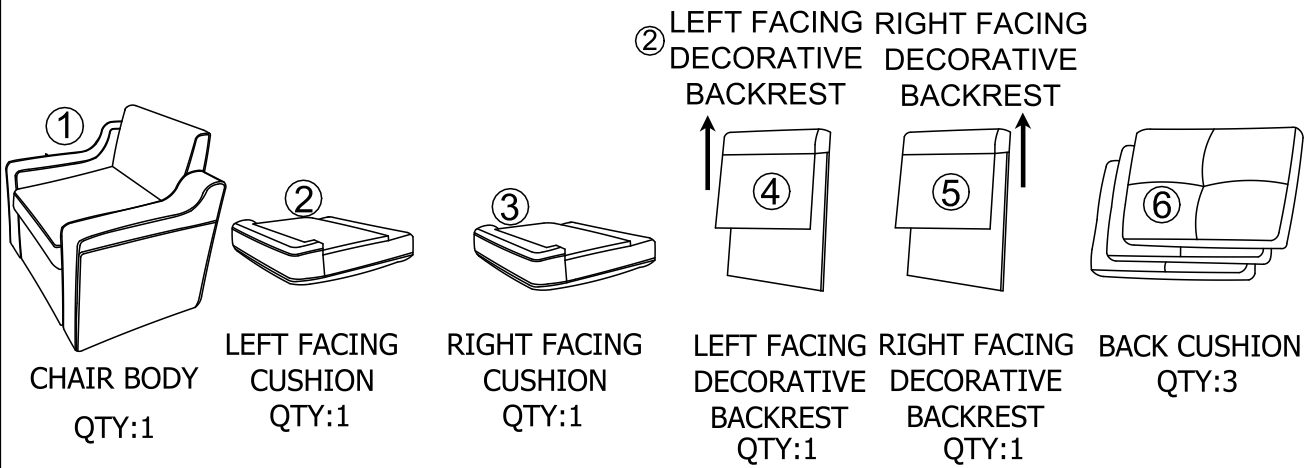

PARTS

EXPANDY

PACKAGE

STEP 1

STEP 2

STEP 3

	Description	Dimension
A	Chair Width	1060mm
B	Chair Depth	780mm
C	Chair Height	895mm
D	Chair Seat Width	655mm
E	Loveseat Width	1710mm
F	Loveseat Depth	780mm
G	Loveseat Height	895mm
H	Loveseat Seat Width	1310mm
I	Sofa Width	2350
J	Sofa Depth	780mm
K	Sofa Height	895mm
L	Sofa Seat Width	1965mm
M	Seat Hight	510mm
N	Seat Depth	455mm
O	Seat CushionTHK	140mm
P	Back Cushion Width	680mm
Q	Back Cushion Height	440mm
R	Back Cushion THK	150mm
S	Armrest Depth	755mm
T	Armrest Height	760mm
U	Armrest Width	200mm

Box 1	Dimension	Component	Weight	
			Net	Gross
	L1020 mm x W790 mm x H770mm	Chair Unit	87kgs	95kgs