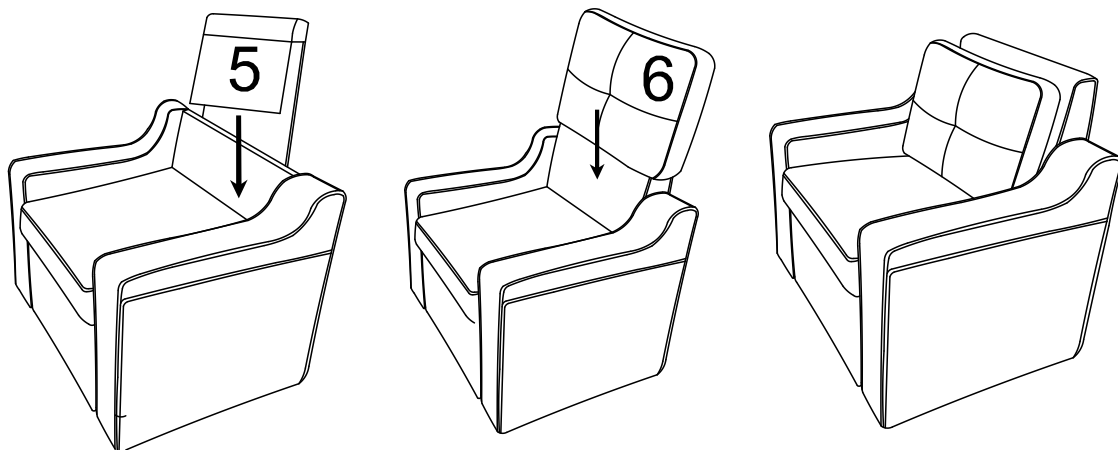

PARTS

EXPANDY

PACKAGE

STEP 1

STEP 2

STEP 3

	Description	Dimension
A	Chair Width	1060mm
B	Chair Depth	780mm
C	Chair Height	895mm
D	Chair Seat Width	655mm
E	Loveseat Width	1710mm
F	Loveseat Depth	780mm
G	Loveseat Height	895mm
H	Loveseat Seat Width	1310mm
I	Sofa Width	2350
J	Sofa Depth	780mm
K	Sofa Height	895mm
L	Sofa Seat Width	1965mm
M	Seat Hight	510mm
N	Seat Depth	455mm
O	Seat CushionTHK	140mm
P	Back Cushion Width	680mm
Q	Back Cushion Height	440mm
R	Back Cushion THK	150mm
S	Armrest Depth	755mm
T	Armrest Height	760mm
U	Armrest Width	200mm

Box 1	Dimension	Component	Weight	
			Net	Gross
	L1020 mm x W790 mm x H770mm	Chair Unit	87kgs	95kgs