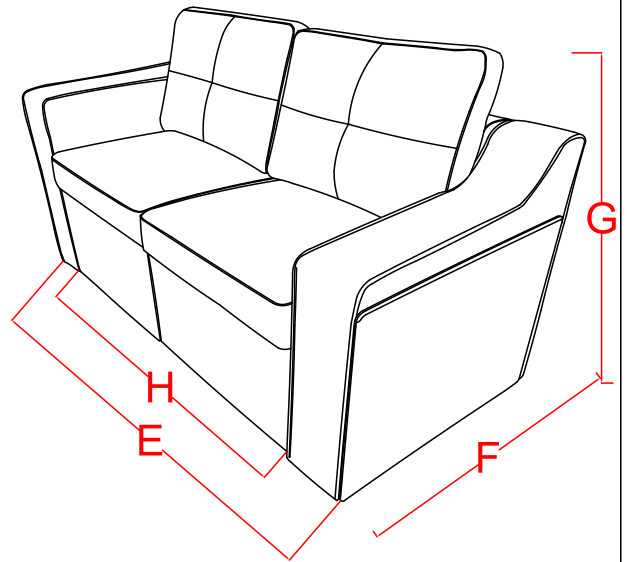

PARTS

EXPANDY

PACKAGE

STEP 1

STEP 2

STEP 3

	Description	Dimension
A	Chair Width	1060mm
B	Chair Depth	780mm
C	Chair Height	895mm
D	Chair Seat Width	655mm
E	Loveseat Width	1710mm
F	Loveseat Depth	780mm
G	Loveseat Height	895mm
H	Loveseat Seat Width	1310mm
I	Sofa Width	2350
J	Sofa Depth	780mm
K	Sofa Height	895mm
L	Sofa Seat Width	1965mm
M	Seat Hight	510mm
N	Seat Depth	455mm
O	Seat CushionTHK	140mm
P	Back Cushion Width	680mm
Q	Back Cushion Height	440mm
R	Back Cushion THK	150mm
S	Armrest Depth	755mm
T	Armrest Height	760mm
U	Armrest Width	200mm

Box 1	Dimension	Component	Weight	
			Net	Gross
	L1020 mm x W790 mm x H770mm	Chair Unit	87kgs	95kgs