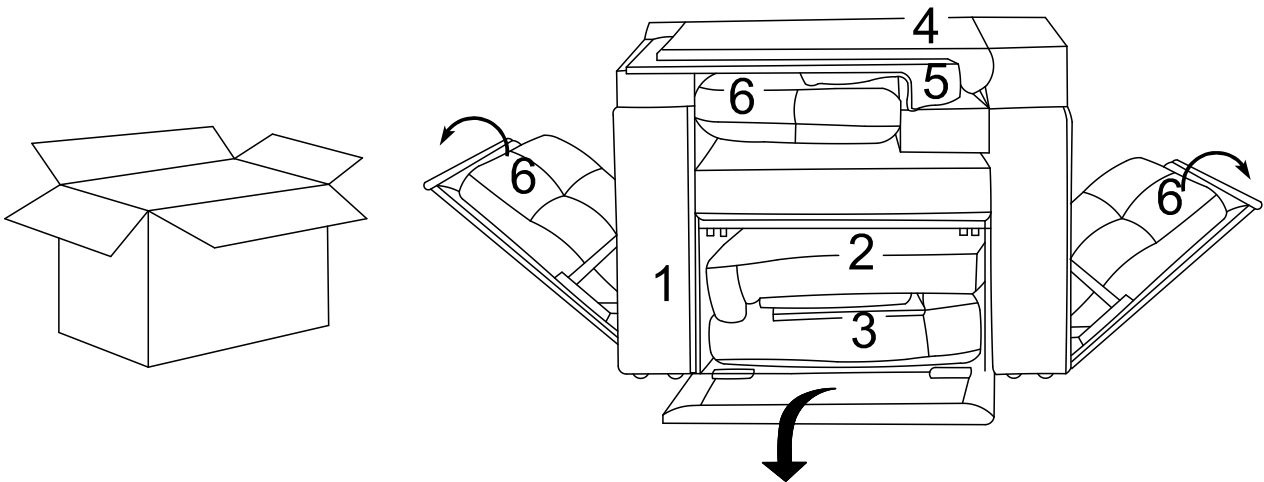

PARTS

EXPANDY

PACKAGE

STEP 1

STEP 2

STEP 3

	Description	Dimension
A	Chair Width	1060mm
B	Chair Depth	780mm
C	Chair Height	895mm
D	Chair Seat Width	655mm
E	Loveseat Width	1710mm
F	Loveseat Depth	780mm
G	Loveseat Height	895mm
H	Loveseat Seat Width	1310mm
I	Sofa Width	2350
J	Sofa Depth	780mm
K	Sofa Height	895mm
L	Sofa Seat Width	1965mm
M	Seat Hight	510mm
N	Seat Depth	455mm
O	Seat CushionTHK	140mm
P	Back Cushion Width	680mm
Q	Back Cushion Height	440mm
R	Back Cushion THK	150mm
S	Armrest Depth	755mm
T	Armrest Height	760mm
U	Armrest Width	200mm

Box 1	Dimension	Component	Weight	
			Net	Gross
	L1020 mm x W790 mm x H770mm	Chair Unit	87kgs	95kgs