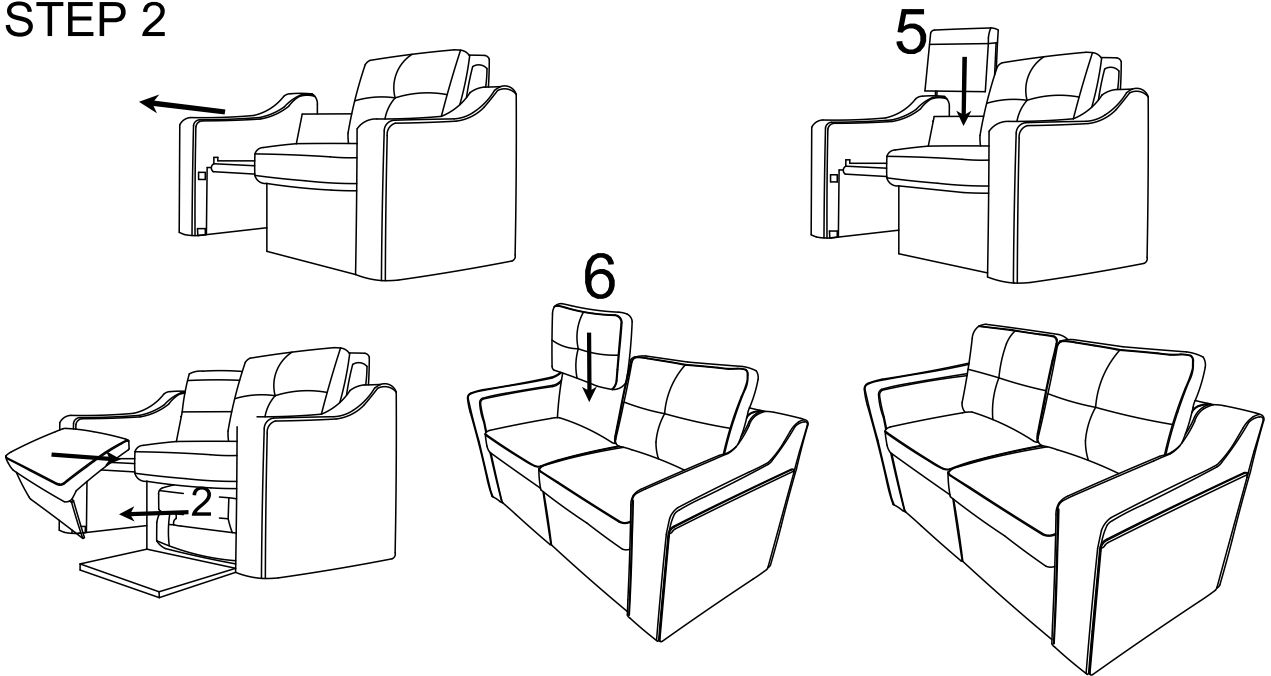

PARTS

EXPANDY

PACKAGE

STEP 1

STEP 2

STEP 3

	Description	Dimension
A	Chair Width	1060mm
B	Chair Depth	780mm
C	Chair Height	895mm
D	Chair Seat Width	655mm
E	Loveseat Width	1710mm
F	Loveseat Depth	780mm
G	Loveseat Height	895mm
H	Loveseat Seat Width	1310mm
I	Sofa Width	2350
J	Sofa Depth	780mm
K	Sofa Height	895mm
L	Sofa Seat Width	1965mm
M	Seat Hight	510mm
N	Seat Depth	455mm
O	Seat CushionTHK	140mm
P	Back Cushion Width	680mm
Q	Back Cushion Height	440mm
R	Back Cushion THK	150mm
S	Armrest Depth	755mm
T	Armrest Height	760mm
U	Armrest Width	200mm

Box 1	Dimension	Component	Weight	
			Net	Gross
	L1020 mm x W790 mm x H770mm	Chair Unit	87kgs	95kgs