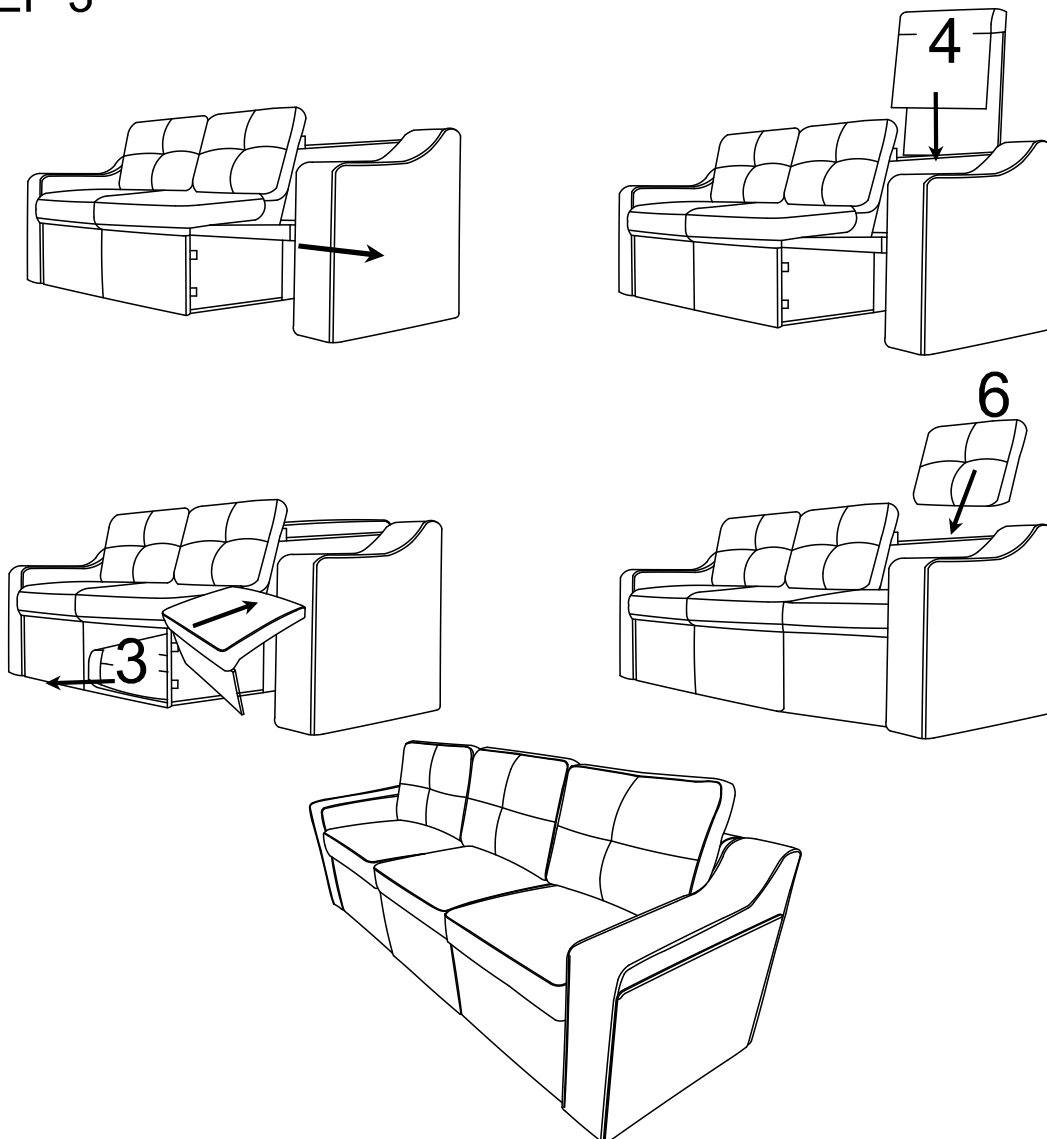

PARTS

EXPANDY

PACKAGE

STEP 1

STEP 2

STEP 3

	Description	Dimension
A	Chair Width	1060mm
B	Chair Depth	780mm
C	Chair Height	895mm
D	Chair Seat Width	655mm
E	Loveseat Width	1710mm
F	Loveseat Depth	780mm
G	Loveseat Height	895mm
H	Loveseat Seat Width	1310mm
I	Sofa Width	2350
J	Sofa Depth	780mm
K	Sofa Height	895mm
L	Sofa Seat Width	1965mm
M	Seat Hight	510mm
N	Seat Depth	455mm
O	Seat CushionTHK	140mm
P	Back Cushion Width	680mm
Q	Back Cushion Height	440mm
R	Back Cushion THK	150mm
S	Armrest Depth	755mm
T	Armrest Height	760mm
U	Armrest Width	200mm

Box 1	Dimension	Component	Weight	
			Net	Gross
	L1020 mm x W790 mm x H770mm	Chair Unit	87kgs	95kgs