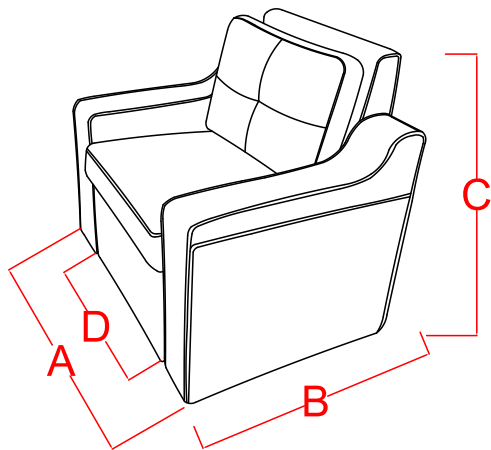

PARTS

EXPANDY

PACKAGE

STEP 1

STEP 2

STEP 3

	Description	Dimension
A	Chair Width	1060mm
B	Chair Depth	780mm
C	Chair Height	895mm
D	Chair Seat Width	655mm
E	Loveseat Width	1710mm
F	Loveseat Depth	780mm
G	Loveseat Height	895mm
H	Loveseat Seat Width	1310mm
I	Sofa Width	2350
J	Sofa Depth	780mm
K	Sofa Height	895mm
L	Sofa Seat Width	1965mm
M	Seat Hight	510mm
N	Seat Depth	455mm
O	Seat CushionTHK	140mm
P	Back Cushion Width	680mm
Q	Back Cushion Height	440mm
R	Back Cushion THK	150mm
S	Armrest Depth	755mm
T	Armrest Height	760mm
U	Armrest Width	200mm

Box 1	Dimension	Component	Weight	
			Net	Gross
	L1020 mm x W790 mm x H770mm	Chair Unit	87kgs	95kgs