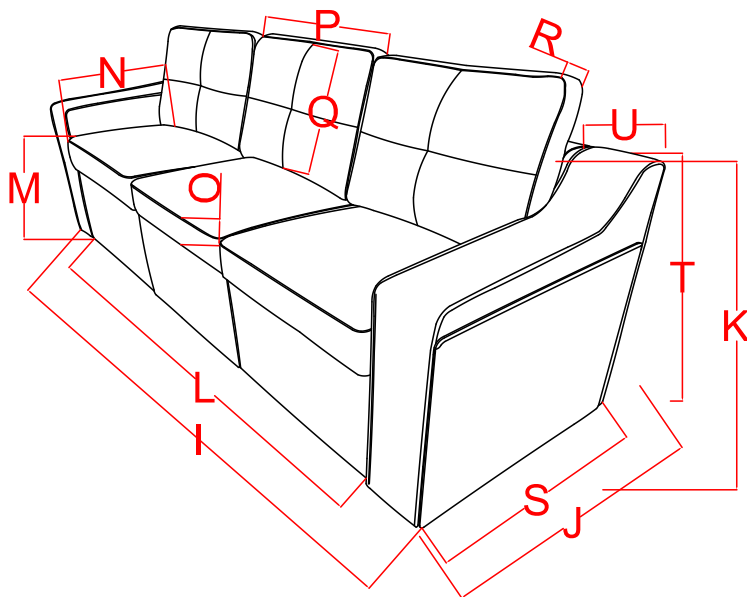

PARTS

EXPANDY

PACKAGE

STEP 1

STEP 2

STEP 3

	Description	Dimension
A	Chair Width	1060mm
B	Chair Depth	780mm
C	Chair Height	895mm
D	Chair Seat Width	655mm
E	Loveseat Width	1710mm
F	Loveseat Depth	780mm
G	Loveseat Height	895mm
H	Loveseat Seat Width	1310mm
I	Sofa Width	2350
J	Sofa Depth	780mm
K	Sofa Height	895mm
L	Sofa Seat Width	1965mm
M	Seat Hight	510mm
N	Seat Depth	455mm
O	Seat CushionTHK	140mm
P	Back Cushion Width	680mm
Q	Back Cushion Height	440mm
R	Back Cushion THK	150mm
S	Armrest Depth	755mm
T	Armrest Height	760mm
U	Armrest Width	200mm

Box 1	Dimension	Component	Weight	
			Net	Gross
	L1020 mm x W790 mm x H770mm	Chair Unit	87kgs	95kgs